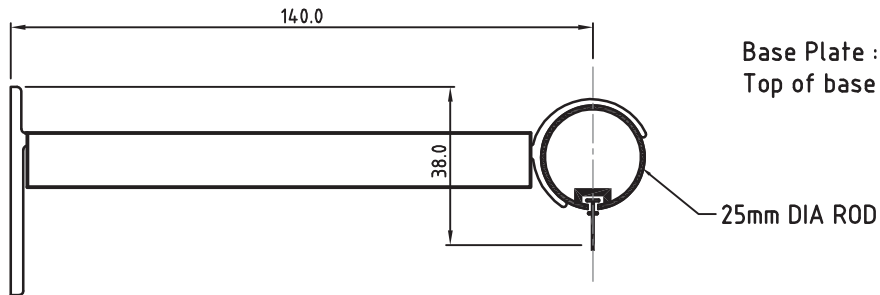

# VERSATRAK PREMO (HD) BRACKETS

Premo Brackets are not available with Rings

Base Plate : Height 50mm, width 30mm  
Top of base plate to hook position : 38mm

25mm DIA ROD

✱ **25mm (140 mm) Glide Bracket**