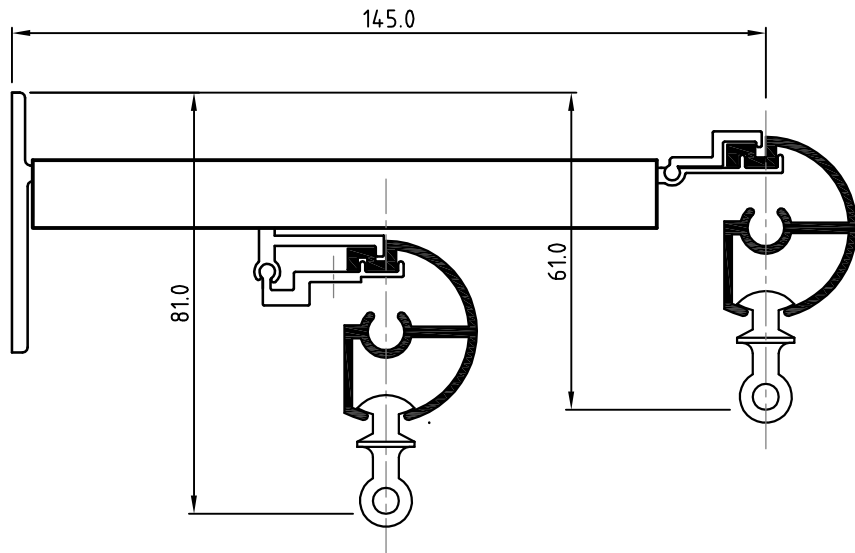

Base Plate : Height 50mm, Width 30mm

Top of base plate to rear hook position :
71mm

Top of base plate to front hook (or \varnothing snap)
position : 61mm

Rear hook position : 10mm below front hook

Boldtrak Double Bracket

* **Boldtrak 35 front/Boldtrak 25 rear**

Base Plate : Height 50mm, Width 30mm

Top of base plate to rear hook position :
80mm

Top of base plate to front hook (or \varnothing snap)
position : 61mm

Rear hook position : 19mm below front hook

Boldtrak Double Bracket

* **Boldtrak 35 front/Boldtrak 32 rear**

Base Plate : Height 50mm, Width 30mm
Top of base plate to rear hook position :
81mm
Top of base plate to front hook (or ϕ snap)
position : 61mm
Rear hook position : 20mm below front hook

* **Boldtrak Double Bracket**
Boldtrak 35 front/Boldtrak 35 rear