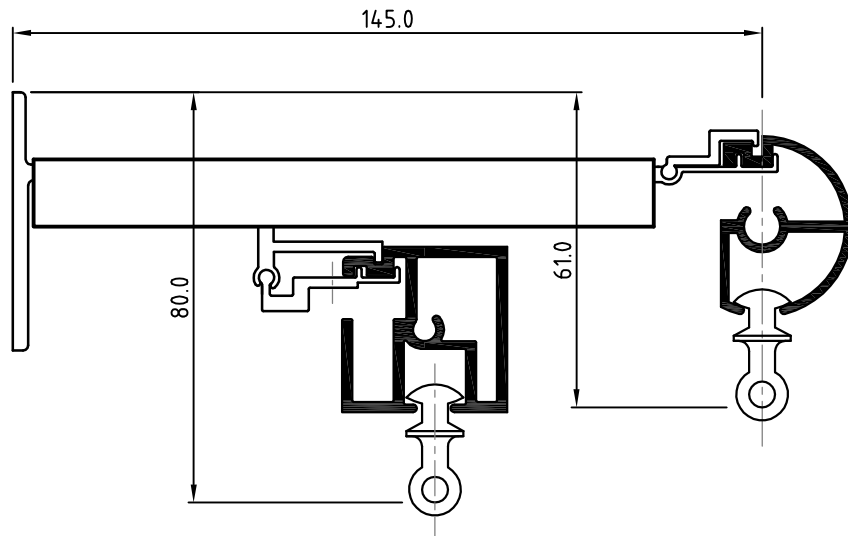

Base Plate : Height 50mm, Width 30mm

Top of base plate to rear hook position :
71mm

Top of base plate to front hook (or \varnothing snap)
position : 61mm

Rear hook position : 10mm below front hook

Boldtrak Double Bracket

* **Boldtrak 35 front/Boldtrak 25 rear**

Base Plate : Height 50mm, Width 30mm

Top of base plate to rear hook position :
80mm

Top of base plate to front hook (or \varnothing snap)
position : 61mm

Rear hook position : 19mm below front hook

Boldtrak Double Bracket

* **Boldtrak 35 front/Boldtrak 32 rear**

Base Plate : Height 50mm, Width 30mm
Top of base plate to rear hook position :
81mm
Top of base plate to front hook (or ϕ snap)
position : 61mm
Rear hook position : 20mm below front hook

* **Boldtrak Double Bracket**
Boldtrak 35 front/Boldtrak 35 rear