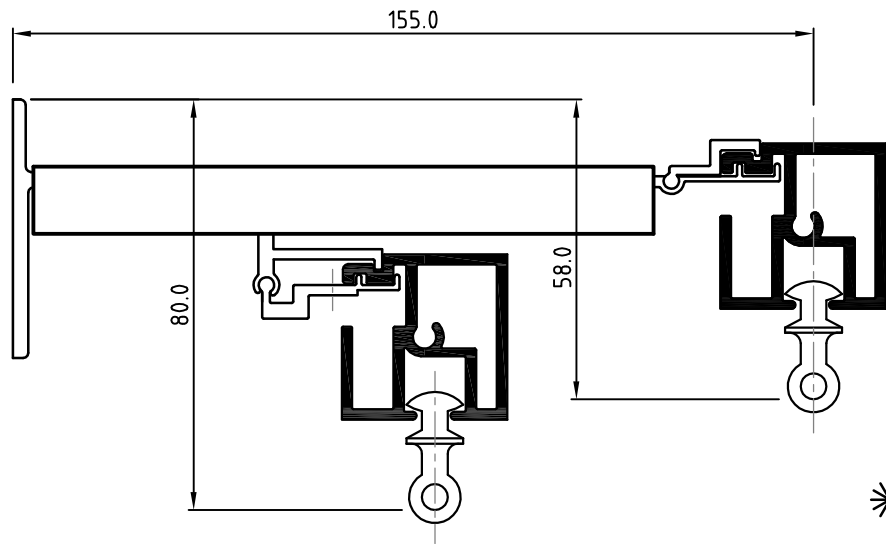

Base Plate : Height 50mm, Width 30mm
Top of base plate to rear hook position :
71mm
Top of base plate to front hook (or ϕ snap)
position : 58mm
Rear hook position : 13mm below front hook

Boldtrak Double Bracket
* **Boldtrak 32 front/Boldtrak 25 rear**

Base Plate : Height 50mm, Width 30mm
Top of base plate to rear hook position :
80mm
Top of base plate to front hook (or \varnothing snap)
position : 58mm
Rear hook position : 22mm below front hook

Boldtrak Double Bracket
* **Boldtrak 32 front/Boldtrak 32 rear**

Base Plate : Height 50mm, Width 30mm

Top of base plate to rear hook position :
81mm

Top of base plate to front hook (or ϕ snap)
position : 58mm

Rear hook position : 23mm below front hook

* **Boldtrak Double Bracket**
Boldtrak 32 front/Boldtrak 35 rear