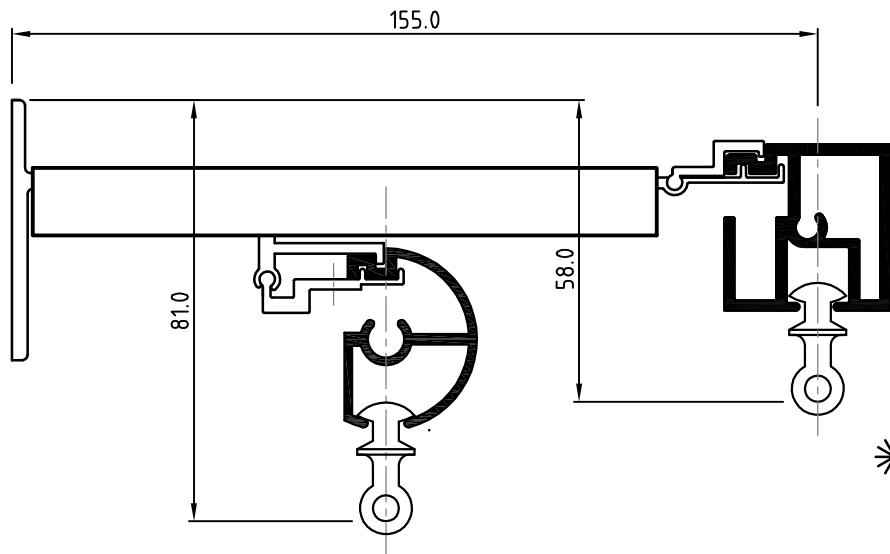

Base Plate : Height 50mm, Width 30mm
Top of base plate to rear hook position :
71mm
Top of base plate to front hook (or ϕ snap)
position : 58mm
Rear hook position : 13mm below front hook

Boldtrak Double Bracket
* **Boldtrak 32 front/Boldtrak 25 rear**

Base Plate : Height 50mm, Width 30mm
Top of base plate to rear hook position :
80mm
Top of base plate to front hook (or \varnothing snap)
position : 58mm
Rear hook position : 22mm below front hook

Boldtrak Double Bracket
* **Boldtrak 32 front/Boldtrak 32 rear**

Base Plate : Height 50mm, Width 30mm

Top of base plate to rear hook position :
81mm

Top of base plate to front hook (or ϕ snap)
position : 58mm

Rear hook position : 23mm below front hook

* **Boldtrak Double Bracket**
Boldtrak 32 front/Boldtrak 35 rear