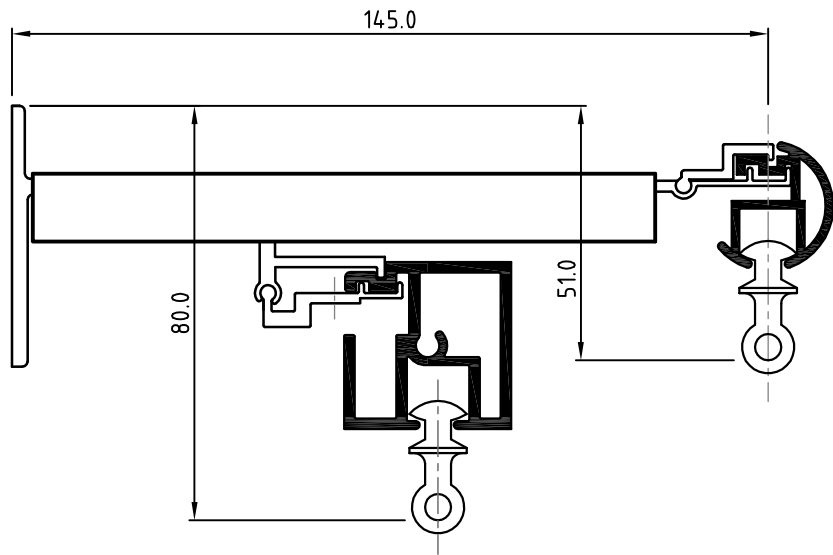

Base Plate : Height 50mm, Width 30mm
Top of base plate to rear hook position :
71mm
Top of base plate to front hook (or \varnothing snap)
position : 51mm
Rear hook position : 20mm below front hook

* **Boldtrak Double Bracket**
Boldtrak 25 front/Boldtrak 25 rear

Base Plate : Height 50mm, Width 30mm

Top of base plate to rear hook position :
80mm

Top of base plate to front hook (or ϕ snap)
position : 51mm

Rear hook position : 29mm below front hook

* **Boldtrak Double Bracket**
Boldtrak 25 front/Boldtrak 32 rear

Base Plate : Height 50mm, Width 30mm
 Top of base plate to rear hook position : 81mm
 Top of base plate to front hook (or ϕ snap) position : 51mm
 Rear hook position : 30mm below front hook

* **Boldtrak Double Bracket**
Boldtrak 25 front/Boldtrak 35 rear