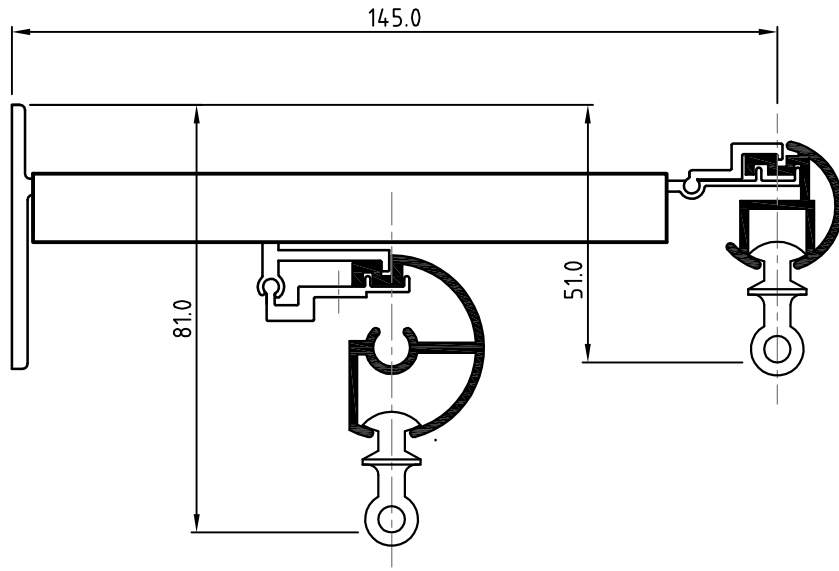

Base Plate : Height 50mm, Width 30mm
Top of base plate to rear hook position :
71mm
Top of base plate to front hook (or \varnothing snap)
position : 51mm
Rear hook position : 20mm below front hook

* **Boldtrak Double Bracket**
Boldtrak 25 front/Boldtrak 25 rear

Base Plate : Height 50mm, Width 30mm

Top of base plate to rear hook position :
80mm

Top of base plate to front hook (or ϕ snap)
position : 51mm

Rear hook position : 29mm below front hook

* **Boldtrak Double Bracket**
Boldtrak 25 front/Boldtrak 32 rear

Base Plate : Height 50mm, Width 30mm
 Top of base plate to rear hook position : 81mm
 Top of base plate to front hook (or ϕ snap) position : 51mm
 Rear hook position : 30mm below front hook

* **Boldtrak Double Bracket**
Boldtrak 25 front/Boldtrak 35 rear