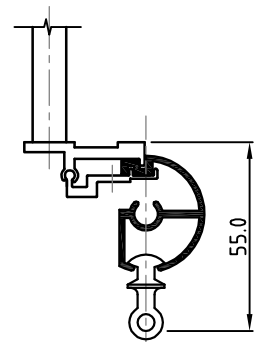

Boldtrak 25

Boldtrak 32

Boldtrak 35

Dropper available up to 900mm drops
 Top of clamp to hook position Boldtrak 25
 (or \varnothing snap): 45mm
 Top of clamp to hook position Boldtrak 32
 (or \varnothing snap): 50mm
 Top of clamp to hook position Boldtrak 35
 (or \varnothing snap): 55mm

Boldtrak Hanger Bracket