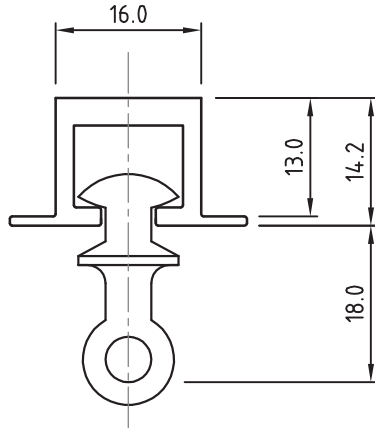

Requires 13mm Ceiling Lining

Flushfit Track

Hook (or ϕ snap) position : 18mm under track

Flushfit Recessed Track